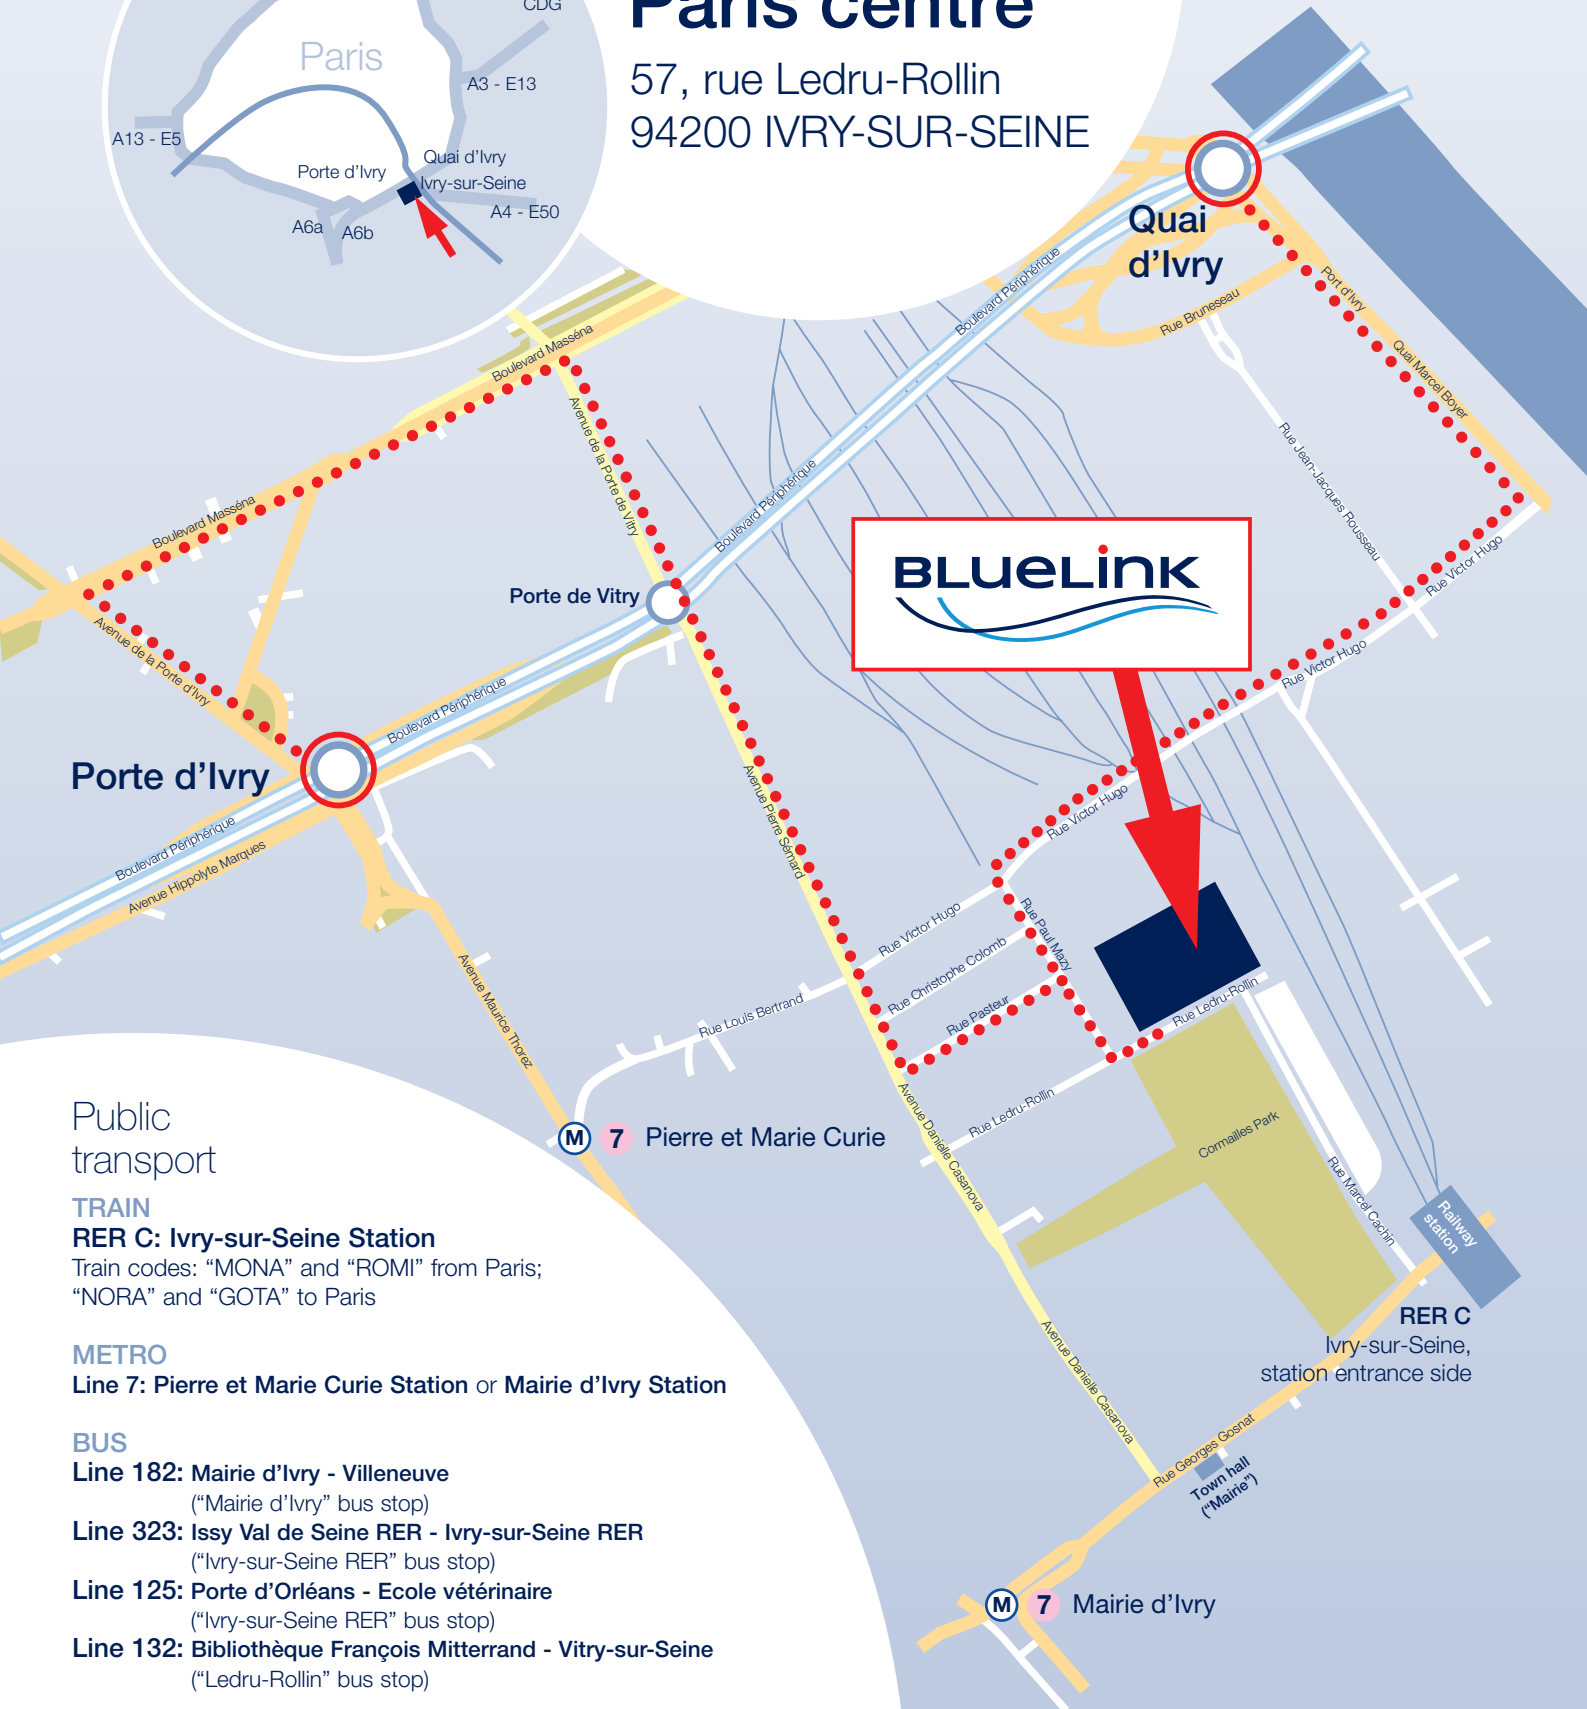

How to find the BlueLink Paris centre

57, rue Ledru-Rollin
94200 IVRY-SUR-SEINE

Public transport

TRAIN

RER C: Ivry-sur-Seine Station

Train codes: "MONA" and "ROMI" from Paris; "NORA" and "GOTA" to Paris

METRO

Line 7: Pierre et Marie Curie Station or Mairie d'Ivry Station

BUS

Line 182: Mairie d'Ivry - Villeneuve

("Mairie d'Ivry" bus stop)

Line 323: Issy Val de Seine RER - Ivry-sur-Seine RER

("Ivry-sur-Seine RER" bus stop)

Line 125: Porte d'Orléans - Ecole vétérinaire

("Ivry-sur-Seine RER" bus stop)

Line 132: Bibliothèque François Mitterrand - Vitry-sur-Seine

("Ledru-Rollin" bus stop)

By car

Paris Ring Road ("Boulevard Périphérique")

Take the exit towards **Porte d'Ivry** or **Quai d'Ivry**